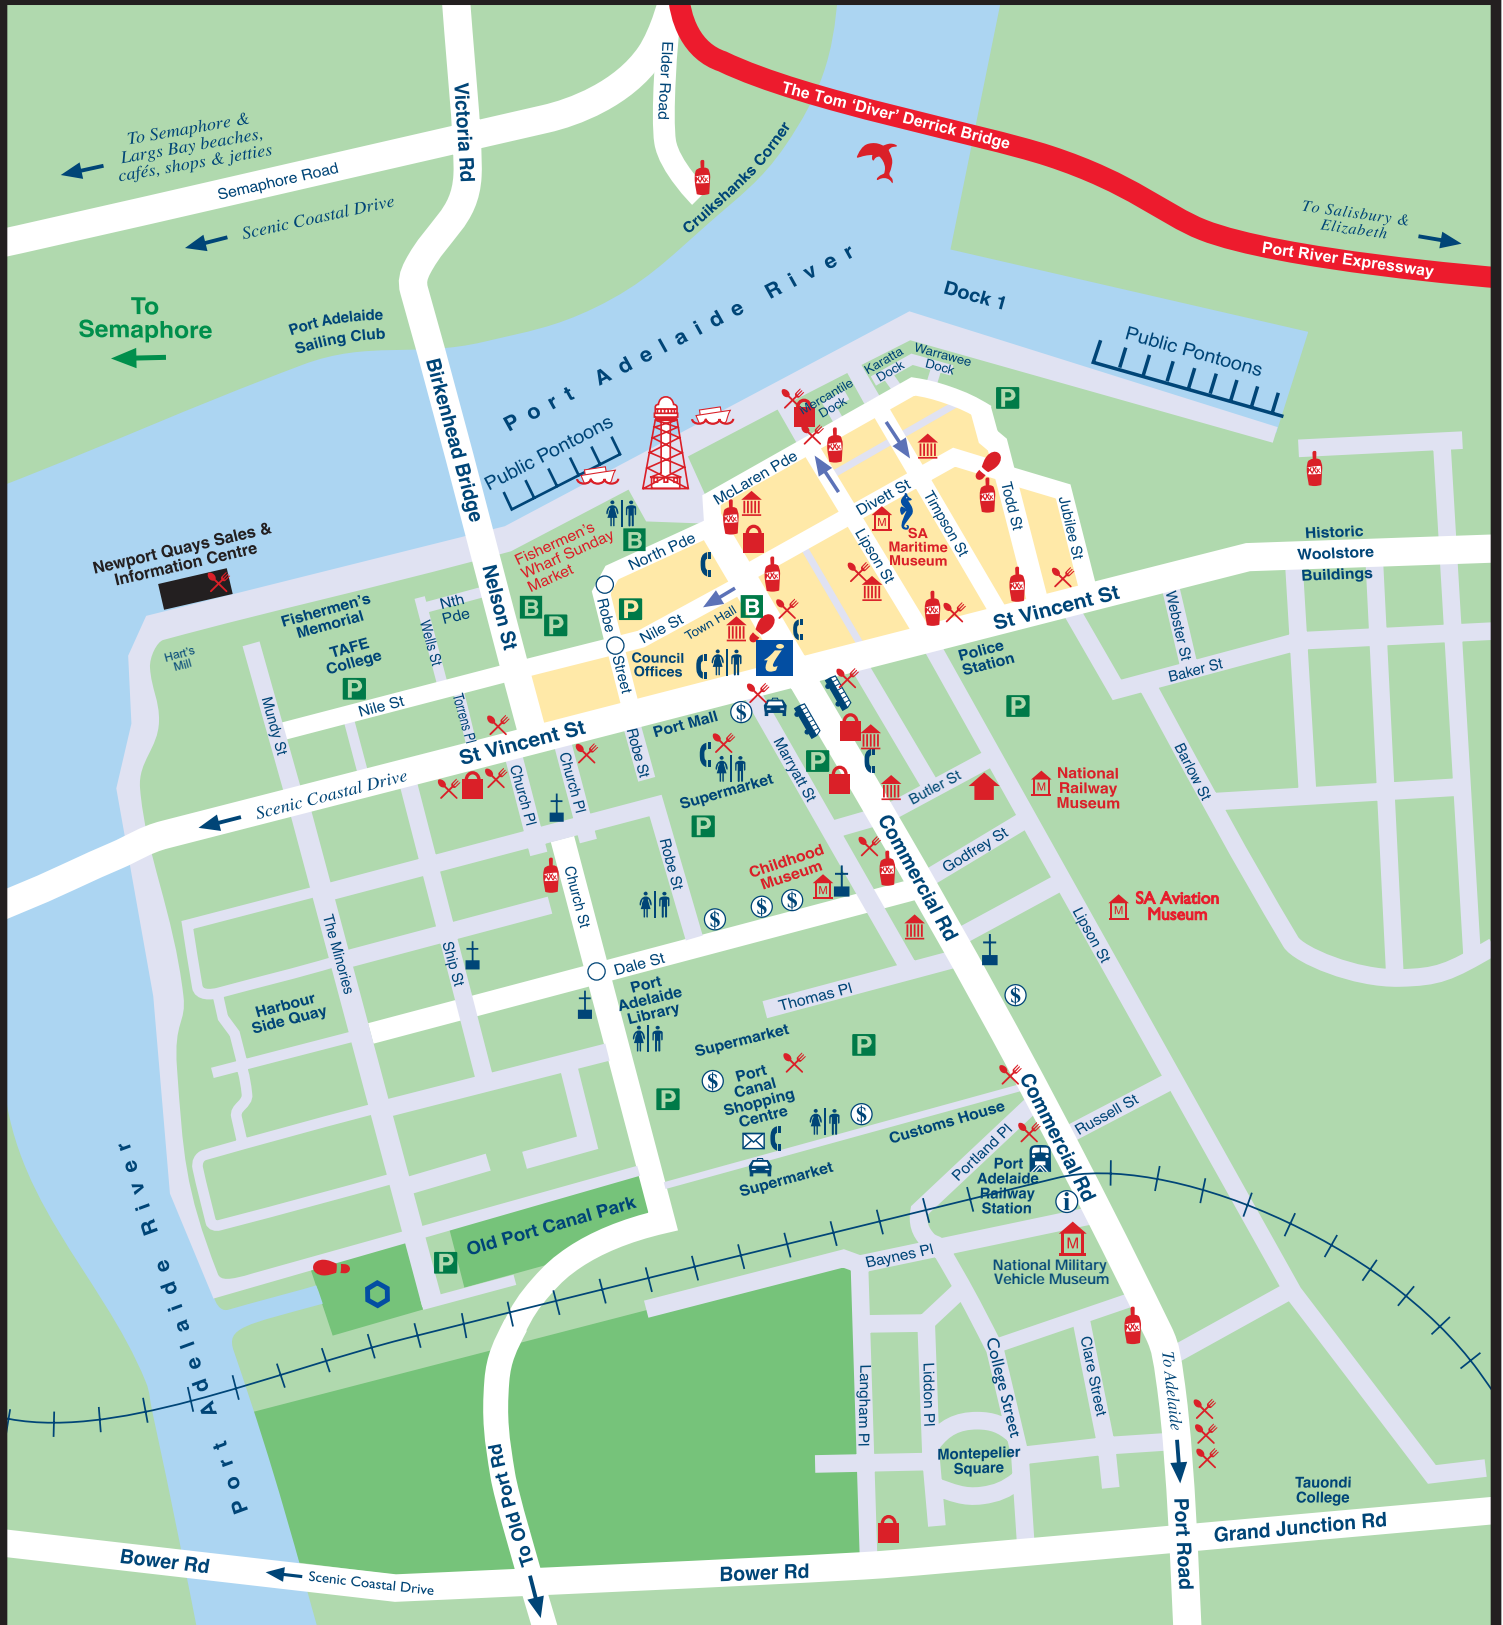

The Port.

It's happening

- | | | | | |
|--|---------------------|-------------------|---------------------------------|-------------------|
| Port Adelaide Visitor Information Centre | Museums | Taxi Stands | Parks | Seahorse Farm |
| State Heritage Area | Cafes & Restaurants | Bus Stops | Churches | Dolphin Hot Spots |
| Tours | Historic Hotels | Charter Bus Parks | Post Office | Public Toilets |
| Art Galleries | Specialty Shops | Parking | Automatic Teller Machines (ATM) | Accommodation |
| | River Cruises | Public Telephones | Port River Expressway | |